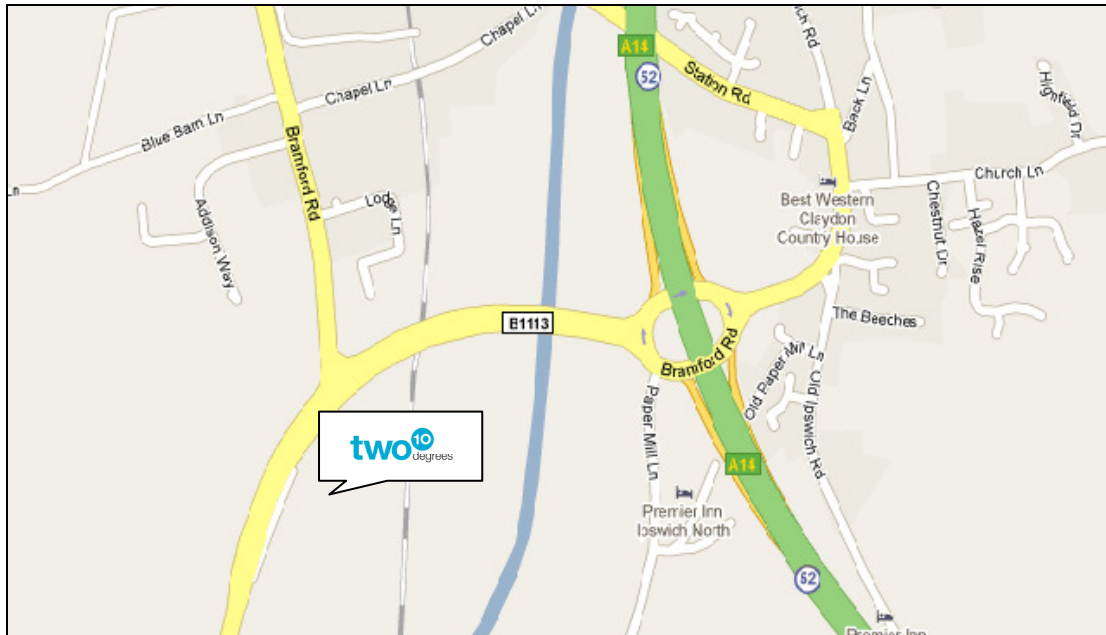

How to find us:

Head office:

Nearest Airports:

London Stansted Airport (approx. 52 miles)
www.stanstedairport.com/

Norwich Airport (approx. 45 miles)
<http://www.norwichairport.co.uk/>

[Airport by Coach Service](#)

Between Stansted Airport and Ipswich Train Station

Nearest Train Station:

[Ipswich Train Station](#) (approx. 4 miles)

Ipswich Train Station is approx. 1 hour journey from [London Liverpool Street](#).

Taxis from Ipswich Train Station to two10 degrees:

Taxis are available outside the station

Hawk Express: 01473 222222

Avenue Taxis: 01473 407777