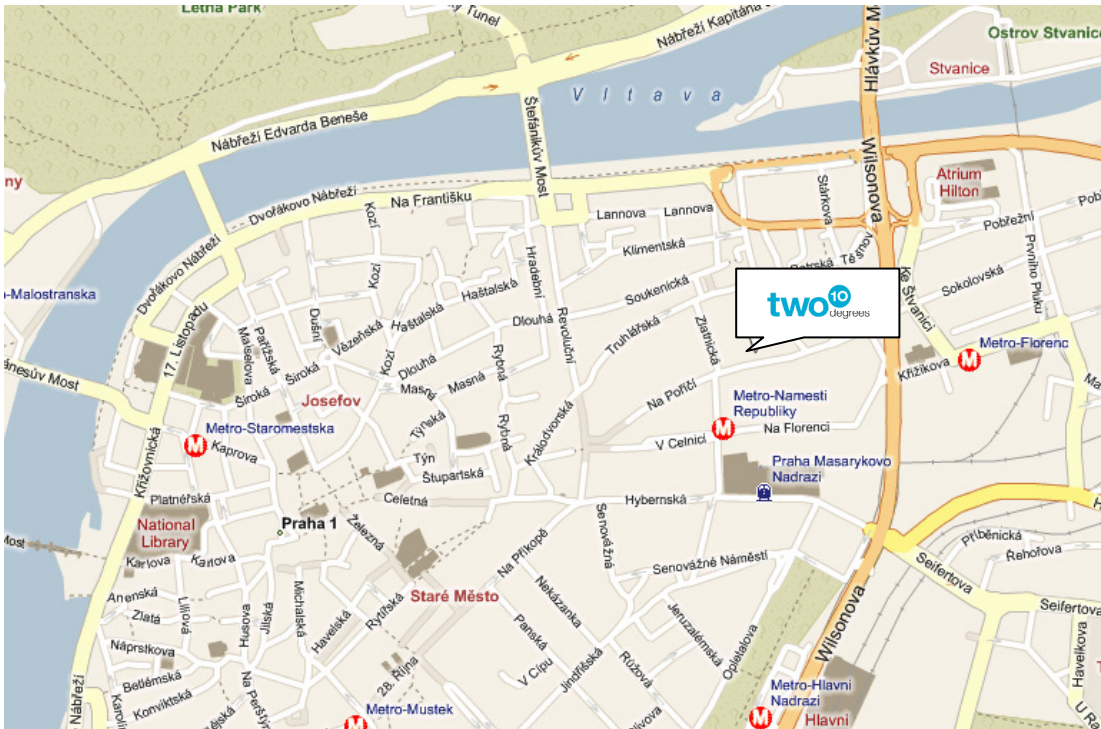

Nearest Train Station:

[Ipswich Train Station](#) (approx. 4 miles)

Ipswich Train Station is approx. 1 hour journey from [London Liverpool Street](#).

Taxis from Ipswich Train Station to two10 degrees:

Taxis are available outside the station

Hawk Express: 01473 222222

Avenue Taxis: 01473 407777

Central Europe office:

Nearest Airport:

Prague Ruzyně International Airport

www.prg.aero

Nearest Metro Stations:

Náměstí Republiky (Line B) – 100m

Florenc (Lines B and C) – 300m

www.dpp.cz

Nearest International Train Stations:

Hlavní Nádraží (Main train station) – 750m

Nádraží Holešovice – 2.5km

<http://www.cd.cz>

Nearest Bus Station:

Praha Florenc – 500m